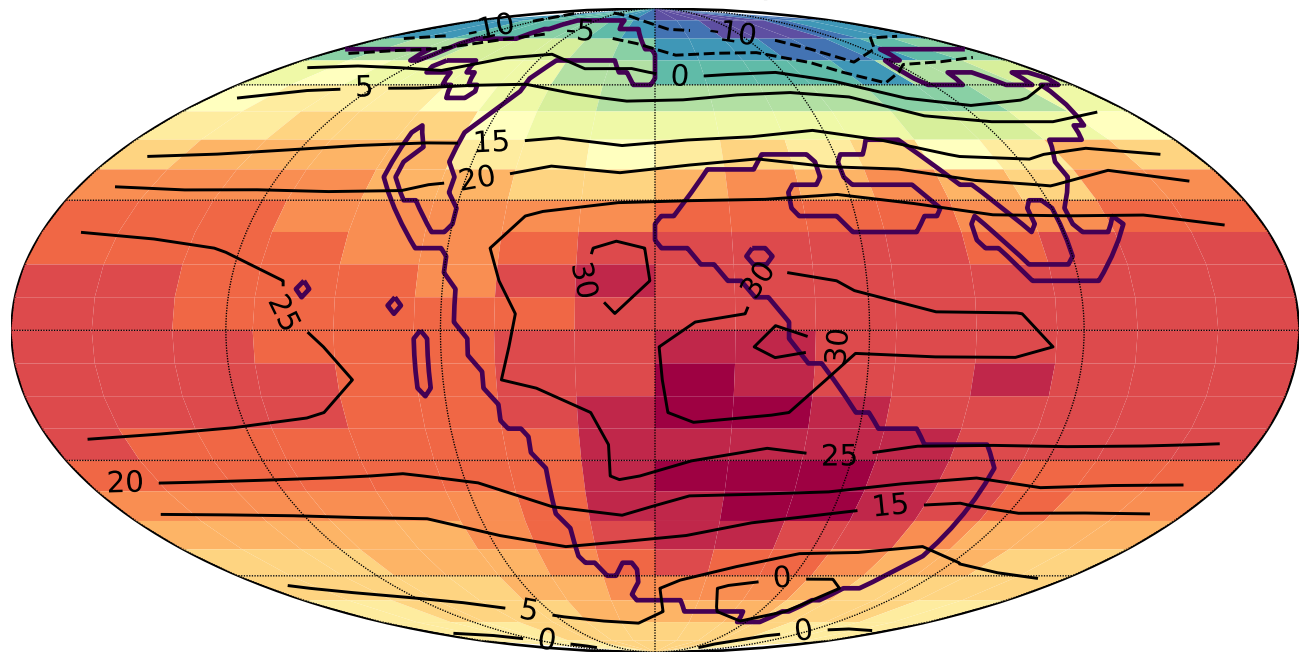

# DJF Surface Air Temperature

ann. SAT [-13.6, 18.7, 32.7] °C

DJF SAT [-39.3, 18.1, 39.6] °C

DJF SAT (°C)